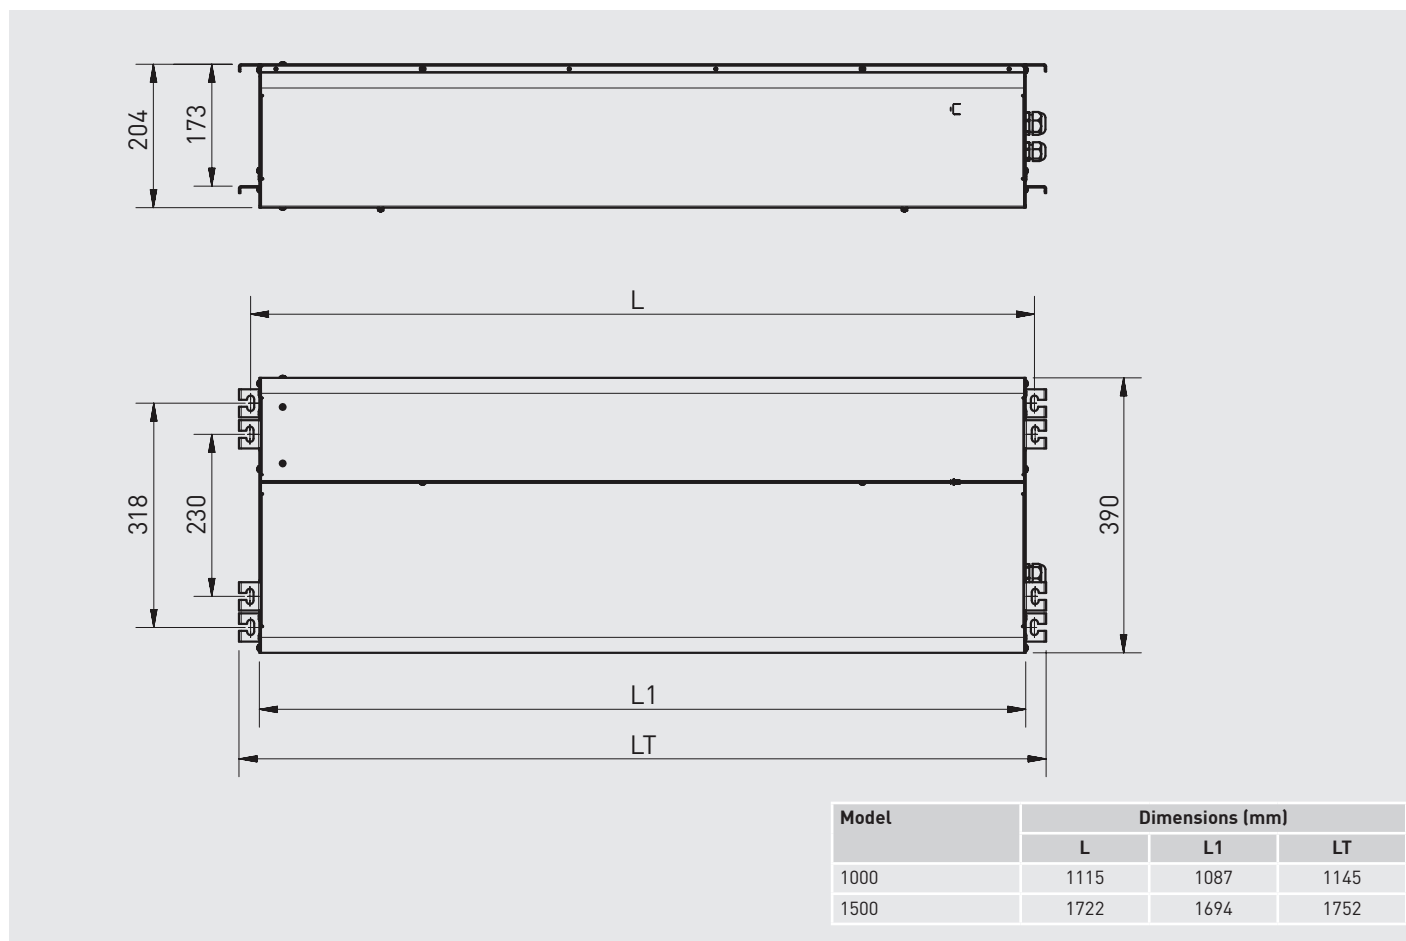

DIMENSIONS (mm)

GRILLE FOR COR-FT AIR CURTAINS

The grille is not included in the price. It must be ordered separately.

Standard colors:

- White, RAL 9016.
- Aluminum.
- Black, RAL 9005, available on-demand without price increase.
- Consult delivery period and price for all other colours on the RAL chart..

Grille dimensions (mm)

The grille is not included in the price.
It must be ordered separately.

Model	Dimensions (mm)		Weight (kg)
	L	A	
REJA COR-FT 1000	1153	743	5
REJA COR-FT 1500	1760	1350	7
REJA COR-FT-2000	2300	1890	10