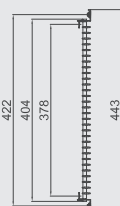

Distance/air speed

Fitting height

TECHNICAL CHARACTERISTICS

Model	Voltage (50 Hz) (V)	Heat power (kW)	Motor power (W)	Speeds	Airflow (m ³ /h)			Output speed* (m/s) at 0,05 m	Maximum ΔT (°C)				Sound pressure level** (dB(A))	Abs. current (A)	Temp fuse	Ambient / Hot air	Weight (kg)	Grille colour*** (The grille is not included in the price. It must be ordered separately)	Speed selector
					Speed				Maximum power		Minimum power								
					High	Medium	Low		High speed	Low speed	High speed	Low speed							
COR F-1000 FT	230		128	2	1.700		1.300	11					59	0,55		A	20	White RAL 9016 or Aluminium	CR-F
COR F-1500 FT	230		164	2	2.600		2.300	10					61	0,71		A	30	White RAL 9016 or Aluminium	CR-F
COR-6-1000 FT	3N 400	3 / 6	128	3	1.600	1.300	1.000	10	11	18	5	9	59	8,6	•	A/H	24	White RAL 9016 or Aluminium	CR-6/9 N
COR-9-1000 FT	3N 400	4,5 / 9	128	3	1.600	1.300	1.000	10	16	26	8	13	59	13	•	A/H	24	White RAL 9016 or Aluminium	CR-6/9 N
COR-9-1500 FT	3N 400	4,5 / 9	166	3	2.400	2.100	1.700	12	11	15	5	8	61	13	•	A/H	35	White RAL 9016 or Aluminium	CR-6/9 N
COR-12-1500 FT	3N 400	6 / 12	166	3	2.400	2.100	1.700	17	15	21	7	10	61	17,3	•	A/H	35	White RAL 9016 or Aluminium	CR-6/9 N

DIMENSIONS (mm)

GRILLE FOR COR-FT AIR CURTAINS

The grille is not included in the price. It must be ordered separately.

Standard colors:

- White, RAL 9016.
- Aluminum.
- Black, RAL 9005, available on-demand without price increase.
- Consult delivery period and price for all other colours on the RAL chart..

Grille dimensions (mm)

The grille is not included in the price.
It must be ordered separately.

Model	Dimensions (mm)		Weight (kg)
	L	A	
REJA COR-FT 1000	1153	743	5
REJA COR-FT 1500	1760	1350	7
REJA COR-FT-2000	2300	1890	10