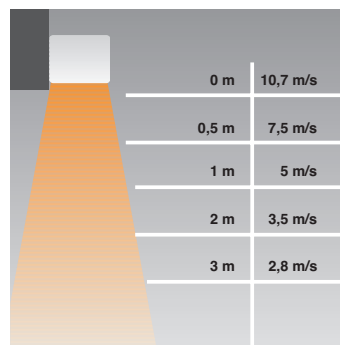

Applications

See page BASIC CONCEPTS AIR CURTAINS.

CR-F
2 Power selector remote fitted with the fan to control up to 5 units in series of the **A models (only ambient air)**.
LxWxH (mm): 88x47x88

CR-6/9 N
2 Power selector and 3 speed remote fitted with the fan to control up to 5 units in series of the **A/H models (ambient and hot air)**.
LxWxH (mm): 88x47x88

Distance/air speed

Fitting height

TECHNICAL CHARACTERISTICS

Model	Voltage (50 Hz) (V)	Heat power (kW)	Motor power (W)	Speeds	Airflow (m ³ /h)			Output speed* (m/s) at 0,05 m	Maximum ΔT (°C)				Sound pressure level** (dB(A))	Abs. current (A)	Temp fuse	Ambient / Hot air	Weight (kg)	Grille colour*** (The grille is not included in the price. It must be ordered separately)	Speed selector
					Speed				Maximum power		Minimum power								
					High	Medium	Low		High speed	Low speed	High speed	Low speed							
COR F-1000 FT	230		128	2	1.700		1.300	11					59	0,55		A	20	White RAL 9016 or Aluminium	CR-F
COR F-1500 FT	230		164	2	2.600		2.300	10					61	0,71		A	30	White RAL 9016 or Aluminium	CR-F
COR-6-1000 FT	3N 400	3 / 6	128	3	1.600	1.300	1.000	10	11	18	5	9	59	8,6	•	A/H	24	White RAL 9016 or Aluminium	CR-6/9 N
COR-9-1000 FT	3N 400	4,5 / 9	128	3	1.600	1.300	1.000	10	16	26	8	13	59	13	•	A/H	24	White RAL 9016 or Aluminium	CR-6/9 N
COR-9-1500 FT	3N 400	4,5 / 9	166	3	2.400	2.100	1.700	12	11	15	5	8	61	13	•	A/H	35	White RAL 9016 or Aluminium	CR-6/9 N
COR-12-1500 FT	3N 400	6 / 12	166	3	2.400	2.100	1.700	17	15	21	7	10	61	17,3	•	A/H	35	White RAL 9016 or Aluminium	CR-6/9 N

* Maximum airflow.

** Measured at 3 meters, in free field.

*** Standard Colors. Also available on request grille in black RAL 9005 without price increase. Consult delivery period and price for all other colours on the RAL chart.