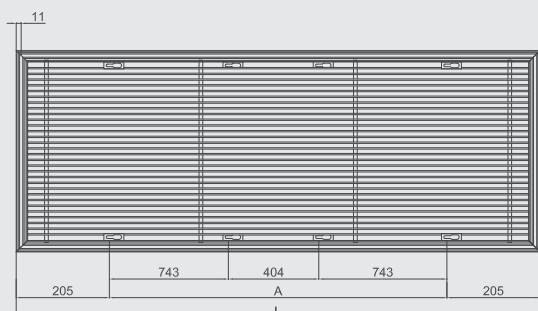

DIMENSIONS (mm)

GRILLE FOR COR-FT AIR CURTAINS

The grille is not included in the price. It must be ordered separately.

Standard colors:

- White, RAL 9016.
- Aluminum.
- Black, RAL 9005, available on-demand without price increase.
- Consult delivery period and price for all other colours on the RAL chart..

Grille dimensions (mm)

The grille is not included in the price.
It must be ordered separately.

Model	Dimensions (mm)		Weight (kg)
	L	A	
REJA COR-FT 1000	1153	743	5
REJA COR-FT 1500	1760	1350	7
REJA COR-FT-2000	2300	1890	10