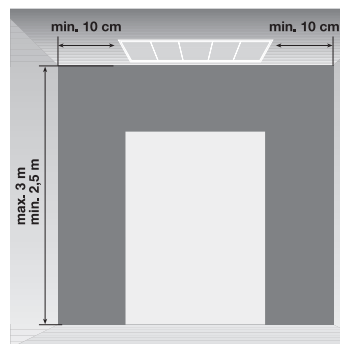

Applications

See page BASIC CONCEPTS AIR CURTAINS.

CR-F
2 Power selector remote fitted with the fan to control up to 5 units in series of the **A models (only ambient air)**.
LxWxH (mm): 88x47x88

CR-6/9 N
2 Power selector and 3 speed remote fitted with the fan to control up to 5 units in series of the **A/H models (ambient and hot air)**.
LxWxH (mm): 88x47x88

Distance/air speed

Fitting height

TECHNICAL CHARACTERISTICS

Model	Voltage (50 Hz) (V)	Heat power (kW)	Motor power (W)	Speeds	Airflow (m ³ /h)			Output speed* (m/s) at 0,05 m	Maximum ΔT (°C)				Sound pressure level** (dB(A))	Abs. current (A)	Temp fuse	Ambient / Hot air	Weight (kg)	Grille colour*** (The grille is not included in the price. It must be ordered separately)	Speed selector
					Speed				Maximum power		Minimum power								
					High	Medium	Low		High speed	Low speed	High speed	Low speed							
COR F-1000 FT	230		128	2	1.700		1.300	11					59	0,55		A	20	White RAL 9016 or Aluminium	CR-F
COR F-1500 FT	230		164	2	2.600		2.300	10					61	0,71		A	30	White RAL 9016 or Aluminium	CR-F
COR-6-1000 FT	3N 400	3 / 6	128	3	1.600	1.300	1.000	10	11	18	5	9	59	8,6	•	A/H	24	White RAL 9016 or Aluminium	CR-6/9 N
COR-9-1000 FT	3N 400	4,5 / 9	128	3	1.600	1.300	1.000	10	16	26	8	13	59	13	•	A/H	24	White RAL 9016 or Aluminium	CR-6/9 N
COR-9-1500 FT	3N 400	4,5 / 9	166	3	2.400	2.100	1.700	12	11	15	5	8	61	13	•	A/H	35	White RAL 9016 or Aluminium	CR-6/9 N
COR-12-1500 FT	3N 400	6 / 12	166	3	2.400	2.100	1.700	17	15	21	7	10	61	17,3	•	A/H	35	White RAL 9016 or Aluminium	CR-6/9 N

* Maximum airflow.

** Measured at 3 meters, in free field.

*** Standard Colors. Also available on request grille in black RAL 9005 without price increase. Consult delivery period and price for all other colours on the RAL chart.

Grille dimensions (mm)

The grille is not included in the price.
It must be ordered separately.

Model	Dimensions (mm)		Weight (kg)
	L	A	
REJA COR-FT 1000	1153	743	5
REJA COR-FT 1500	1760	1350	7
REJA COR-FT-2000	2300	1890	10