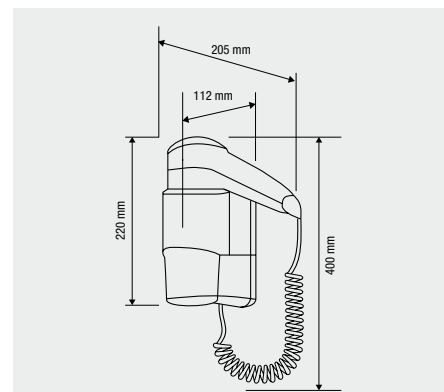

Wall-mounted hair dryers for domestic and public use (hotels, gymnasiums, swimming pools, etc.).
Tube-style and traditional pistol-grip versions.

Advantages

- Easy installation.
- Practical and lightweight.
- Manual safety button, to prevent continued operation of the unit after use.
- Two drying speeds.
- To prevent improper use, once the unit is installed special tools will be required to remove it.
- International electrical connectors (110V - 230V).

DIMENSIONS (mm)

TECHNICAL CHARACTERISTICS

Model	Voltage (V) 50Hz	Power (W)	Current (A)	Airflow (m ³ /h)	Air speed (m/s)	Insulation/Protection	Indicator light	On	Off	Tube/cable length (m)	Weight (kg)	Colour	Wiring diagram* (nº)
COMET-P	220-240	1200	5,5	71	13	Class II / IPX0	YES	Manual safety button	Manual safety button	1	1,5	White	37